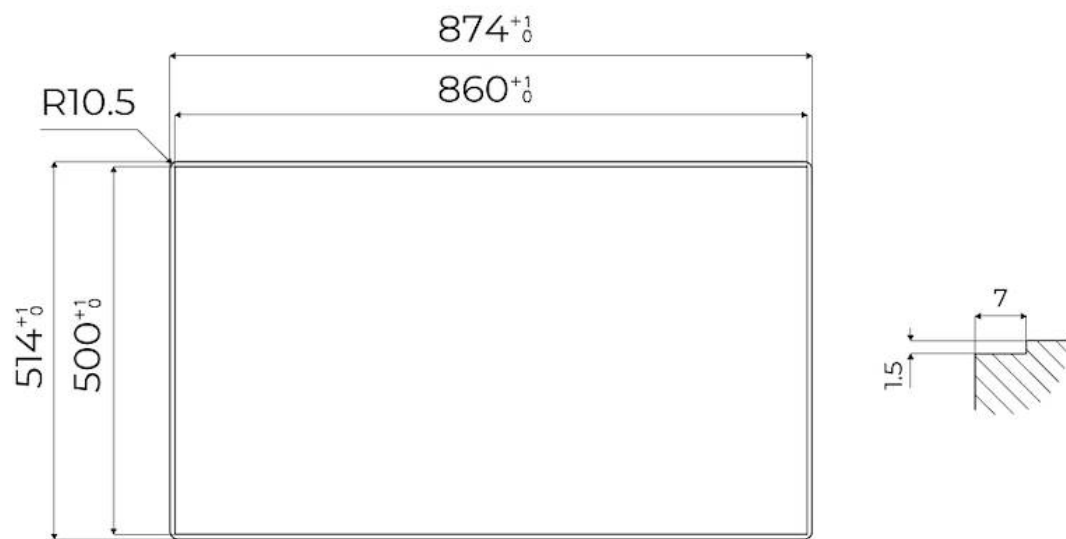

Dimensions 873x513 mm

Base size 90cm

Heating element Five burners

Built-in hole View technical data sheet

Grids Cast iron grids and enamelled burner covers

Width 87 cm

Total power 9.500 W

Auxiliary 2 x 1.000 W

TECHNICAL DATA

FTS - cut out

FT - cut out

GALLERY