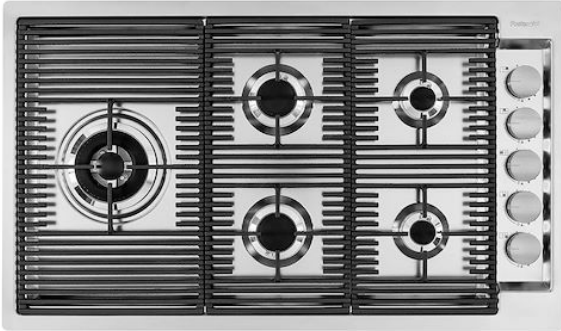

OPERA GAZ

Gas hobs

Code: G440 F00

DETAILS

Edge/Installation Type Flush-mount | Top-mount

Material AISI 304 stainless steel

Texture Brushed in line

Supply 220 - 240 V; 50/60 Hz

Dimensions 873x513 mm

Base size 90cm

Heating element Five burners

Built-in hole View technical data sheet

Grids Cast iron grids and enamelled burner covers

Width 87 cm

Total power 9.500 W

Auxiliary 2 x 1.000 W

Type Gas Hob

FEATURES

Cast iron grids Cast-iron is the ideal material for an hob grid, this due to the manifold properties characterising it: high heat capacity that improves cooking performance; high weight and stability that improve safety; sturdiness that preserves the hob's original aspect over time; easy cleaning.

Precise Power Flat burners with PrecisePower system: great control in flame-settings. Maximum precision in regulating the flame, thanks to the 10 pre-set levels of the PrecisePower system. And as a benefit, the nice and ultra-low look of the new Flat burners.